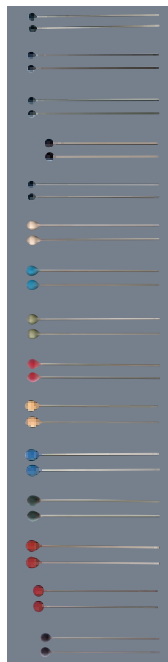

Ensemble Percussion

MALLETS

Art No.	Head	Handle	Purpose	Unit
SM-01	Rubber,Extra-hard	Rattan	Xylophones,Metallophones	pair
SM-03	Rubber,Medium Hard	Rattan	Xylophones,Metallophones	pair
SM-05	Rubber,Soft	Rattan	Xylophones,Metallophones	pair
SM-1	Rubber,Wool Covered,Extra-hard	Rattan	Xylophones,Metallophones	pair
SM 5	Rubber,Wool Covered,Medium Soft	Rattan	Xylophones,Metallophones	pair
SM-7	Rubber,Wool Covered,Extra-soft	Rattan	Xylophones,Metallophones	pair
SM-12	Rubber,Wool Covered,Hard	Rattan	Xylophones,Metallophones	pair
SM-13	Rubber,Wool Covered,Medium	Rattan	Xylophones,Metallophones	pair

Art No.	Head	Handle	Purpose	Unit
SG-1	Brass	Rattan	Glockenspiels	pair

Art No.	Head	Handle	Purpose	Unit
SXG-1	Plastic,Hard	Rattan	Xylophones,Glockenspiels	pair
SXG-3	Plastic,Hard	Rattan	Xylophones,Glockenspiels	pair
SXG-6	Plastic (ABS),Medium	Rattan	Xylophones,Glockenspiels	pair

Art No.	Head	Handle	Purpose	Unit
SP-170	Rubber,Medium	Plastic	Sound Block	pair
SP-191	Rubber	Plastic	Sound Block	pair
SP-196	Rubber	Steel w/ Wooden Handle	Sound Block	piece

Art No.	Head	Handle	Purpose	Unit
VMM-301	Felt	Wood	Sound Block (Contrabass,Subcontrabass)	piece