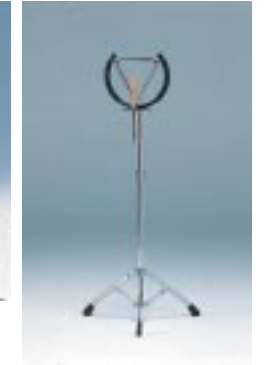

Striker Set  
**SP-500**  
Set of 2 each pcs.  
of 3 • 4 • 5 • 6 • 7 mm φ  
(Total 10pcs.) w/Bag

Multiple Triangle  
**MT-15**  
6" (15cm) w/stand  
& striker

holding by hand

on table

with stand

Loop Bells  
**BL-5**  
5 Bells

Finger Cymbals  
**SFC-40**  
2 Pair Set

Sleigh Bells  
**BH-25**  
25 Bells

Temple Blocks  
**STE-50**  
2.1" (5.4 cm), 2.6" (6.6 cm),  
2.9" (7.2 cm), 3.5" (8.8 cm),  
4" (10 cm)  
w/Stand and Mallets